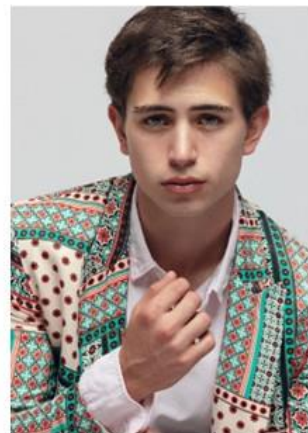

**NXT**<sub>one</sub>

**SANTINO**

HEIGHT: 5'10 CHEST:37 WAIST:30 HIPS:36 SHOE:42

[www.nexttone.in](http://www.nexttone.in)