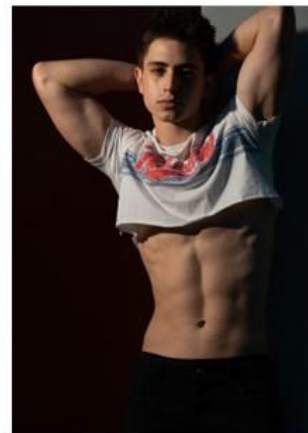

**NXT**<sub>one</sub>

**SANTINO**

HEIGHT: 5'10 CHEST:37 WAIST:30 HIPS:36 SHOE:42

[www.nexttone.in](http://www.nexttone.in)